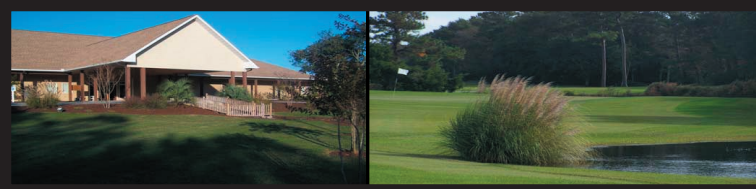

image courtesy of MM Digital Photography